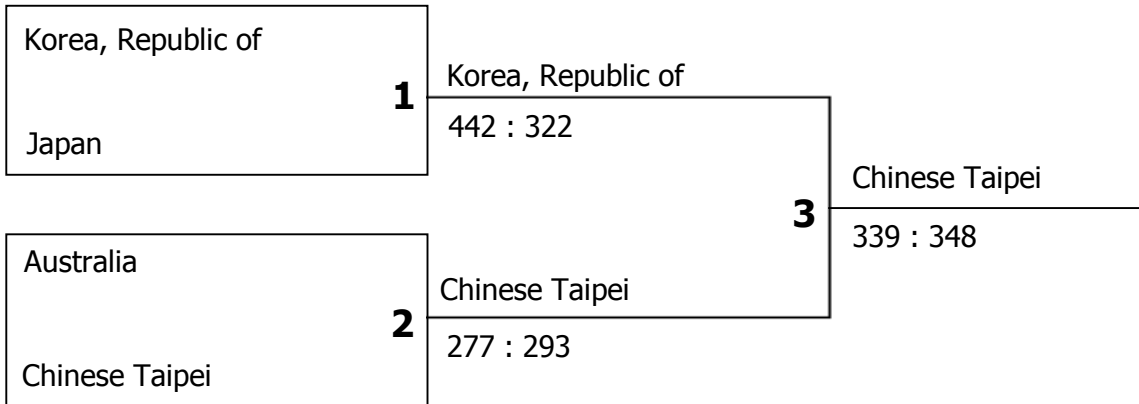

Ten-pin Bowling

Mixed Doubles B1+B2/3

Anyang Hoegye Gymnasium

Results	
Rank	Country
1	TPE:Chinese Taipei
2	KOR:Korea, Republic of
3	AUS:Australia
3	JPN:Japan